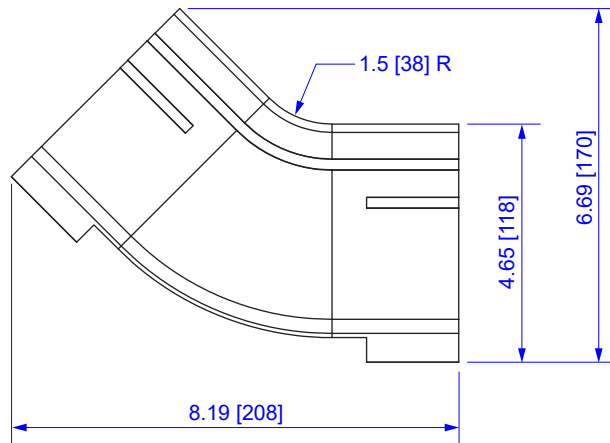

TOP VIEW

SIDE VIEW

FRONT VIEW

All dimensions in inches [mm]

ITEM NO.	VCT-120UE41						
DESCRIPTION	5" 45° UP ELBOW						
DATE	07/15/2020	SCALE	none	SHEET	1 of 1	REV	