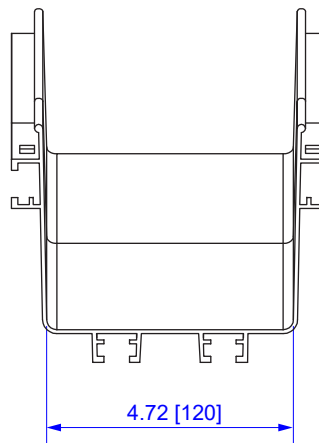

TOP VIEW

SIDE VIEW

FRONT VIEW

All dimensions in inches [mm]

ITEM NO.	VCT-120UE41						
DESCRIPTION	5" 45° UP ELBOW						
DATE	07/15/2020	SCALE	none	SHEET	1 of 1	REV	