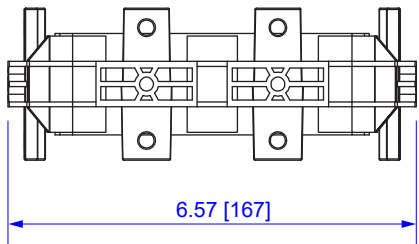

FRONT VIEW

SIDE VIEW

BOTTOM VIEW

All dimensions in inches [mm]

ITEM NO.		VCT-120CNC		VERICOM®	
DESCRIPTION		5" COUPLER			
DATE	SCALE	SHEET	REV		
07/15/2020	none	1 of 1			