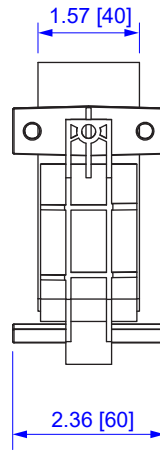

FRONT VIEW

SIDE VIEW

BOTTOM VIEW

All dimensions in inches [mm]

ITEM NO.		VCT-120CNC		VERICOM®	
DESCRIPTION		5" COUPLER			
DATE	SCALE	SHEET	REV		
07/15/2020	none	1 of 1			