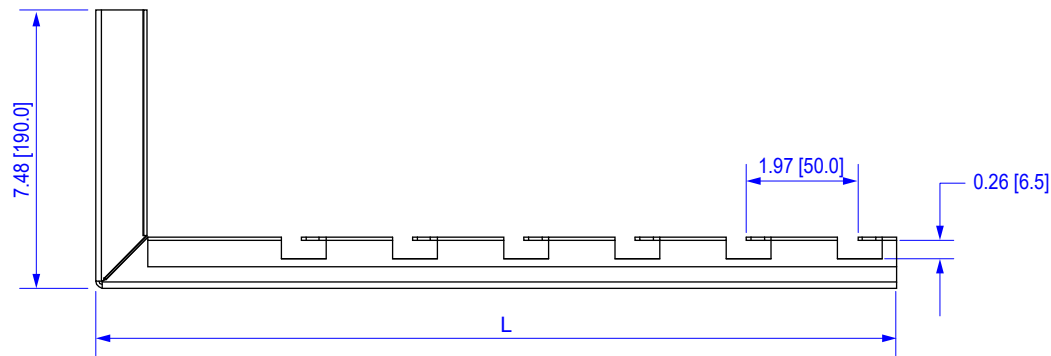

ITEM	LENGTH	CABLE TRAY SIZE
VBT-WM100-BP	6.3" [160mm]	4" [100mm]
VBT-WM150-BP	8.3" [210mm]	6" [150mm]
VBT-WM200-BP	10.2" [260mm]	8" [200mm]
VBT-WM300-BP	14.2" [360mm]	12" [300mm]
VBT-WM400-BP	18.1" [460mm]	16" [400mm]

TOP VIEW

SIDE VIEW

END VIEW

All dimensions in inches [mm]

ITEM NO.	VBT-WMxxx-BP	VERICOM [®]					
DESCRIPTION	M-TYPE L BRACKET						
DATE	09/18/2020	SCALE	none	SHEET	1 of 1	REV	