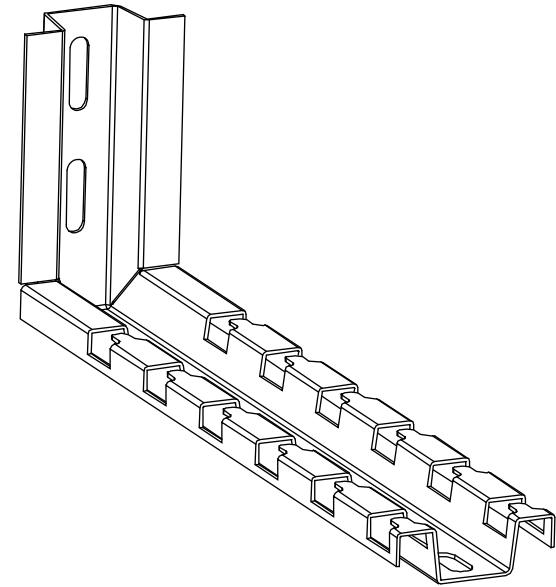

ITEM	LENGTH	CABLE TRAY SIZE
VBT-WM100-BP	6.3" [160mm]	4" [100mm]
VBT-WM150-BP	8.3" [210mm]	6" [150mm]
VBT-WM200-BP	10.2" [260mm]	8" [200mm]
VBT-WM300-BP	14.2" [360mm]	12" [300mm]
VBT-WM400-BP	18.1" [460mm]	16" [400mm]

TOP VIEW

SIDE VIEW

END VIEW

All dimensions in inches [mm]

ITEM NO.	VBT-WMxxx-BP	VERICOM [®]					
DESCRIPTION	M-TYPE L BRACKET						
DATE	09/18/2020	SCALE	none	SHEET	1 of 1	REV	