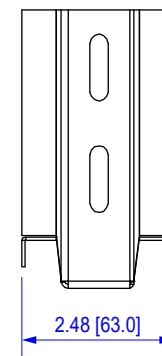

ITEM	LENGTH	CABLE TRAY SIZE
VBT-WM100-BP	6.3" [160mm]	4" [100mm]
VBT-WM150-BP	8.3" [210mm]	6" [150mm]
VBT-WM200-BP	10.2" [260mm]	8" [200mm]
VBT-WM300-BP	14.2" [360mm]	12" [300mm]
VBT-WM400-BP	18.1" [460mm]	16" [400mm]

TOP VIEW

SIDE VIEW

END VIEW

All dimensions in inches [mm]

ITEM NO.	VBT-WMxxx-BP	VERICOM [®]					
DESCRIPTION	M-TYPE L BRACKET						
DATE	09/18/2020	SCALE	none	SHEET	1 of 1	REV	