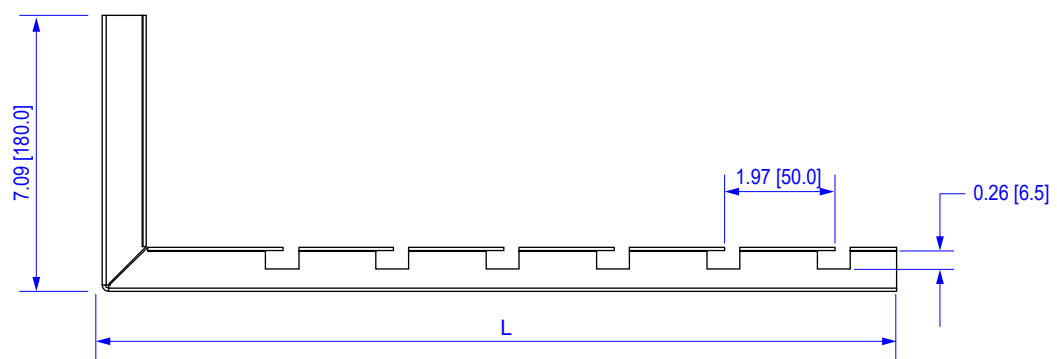

ITEM	LENGTH	CABLE TRAY SIZE
VBT-WL100-BP	6.3" [160mm]	4" [100mm]
VBT-WL150-BP	8.3" [210mm]	6" [150mm]
VBT-WL200-BP	10.2" [260mm]	8" [200mm]
VBT-WL300-BP	14.2" [360mm]	12" [300mm]
VBT-WL400-BP	18.1" [460mm]	16" [400mm]

TOP VIEW

SIDE VIEW

END VIEW

All dimensions in inches [mm]

ITEM NO.	VBT-WLxxx-BP	<b>VERICOM</b>			
DESCRIPTION	<b>L BRACKET</b>				
DATE	09/18/2020	SCALE	none	SHEET	1 of 1
				REV	