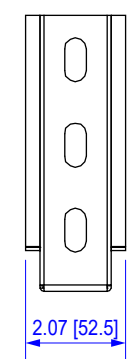

ITEM	LENGTH	CABLE TRAY SIZE
VBT-WL100-BP	6.3" [160mm]	4" [100mm]
VBT-WL150-BP	8.3" [210mm]	6" [150mm]
VBT-WL200-BP	10.2" [260mm]	8" [200mm]
VBT-WL300-BP	14.2" [360mm]	12" [300mm]
VBT-WL400-BP	18.1" [460mm]	16" [400mm]

TOP VIEW

SIDE VIEW

END VIEW

All dimensions in inches [mm]

ITEM NO.	VBT-WLxxx-BP	<b>VERICOM</b>			
DESCRIPTION	<b>L BRACKET</b>				
DATE	09/18/2020	SCALE	none	SHEET	1 of 1
				REV	