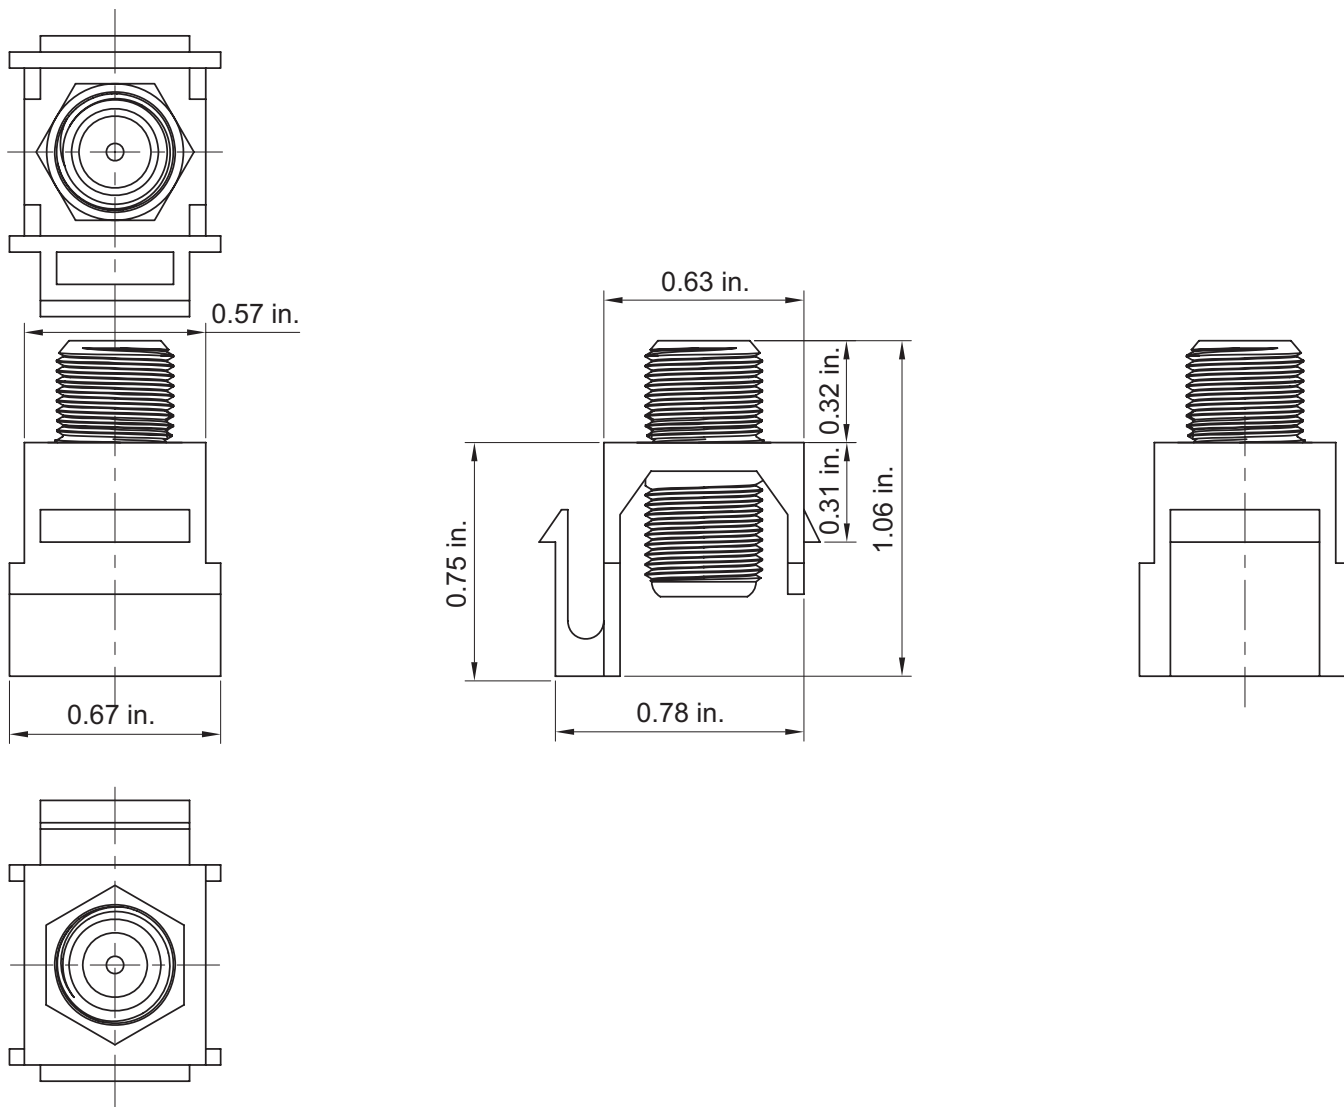

* Pictured

F-81 Keystone Modular Insert

Technical Drawing

Physical Specifications

Dimensions	1.06 in. * 0.75 in. * 0.78 in.
Material	High Impact, Fire retardant ABS plastic rated UL94V-0
Mounting	Snap-In / Out
Color	White, Ivory or Light Almond (see ordering information)