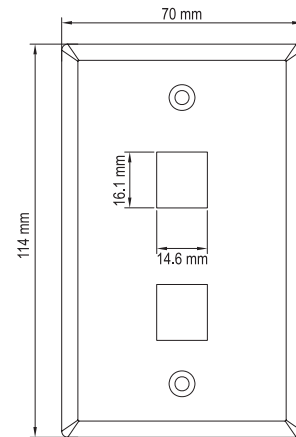

TECHNICAL SHEETS ARE SUBJECT TO CHANGE WITHOUT NOTICE.

REV.20210415.2

Keystone Wall Plates

Technical Drawing

1 Port

2 Port

3 Port

4 Port

6 Port

Physical Specifications

# of Ports	1 Port	2 Port	3 Port	4 Port	6 Port
Dimensions	114*70*9.5 mm	114*70*9.5 mm	114*70*9.5 mm	114*70*9.5 mm	114*70*9.5 mm
Material	High Impact, Fire retardant ABS plastic rated UL94V-0				
Mounting	Screws (Included)				
Color	White, Ivory, or Light Almond				