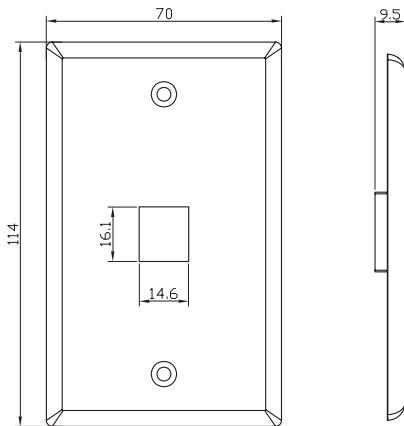

TECHNICAL SHEETS ARE SUBJECT TO CHANGE WITHOUT NOTICE.

REV.20210415.2

Keystone Wall Plates

Technical Drawing

1 Port

2 Port

3 Port

4 Port

6 Port

Physical Specifications

# of Ports	1 Port	2 Port	3 Port	4 Port	6 Port
Dimensions	114*70*9.5 mm	114*70*9.5 mm	114*70*9.5 mm	114*70*9.5 mm	114*70*9.5 mm
Material	High Impact, Fire retardant ABS plastic rated UL94V-0				
Mounting	Screws (Included)				
Color	White, Ivory, or Light Almond				