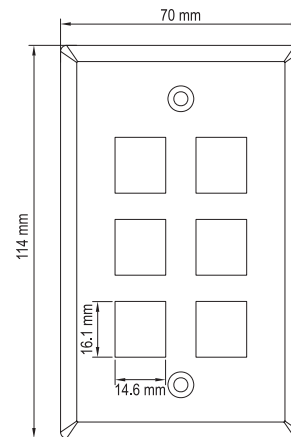

TECHNICAL SHEETS ARE SUBJECT TO CHANGE WITHOUT NOTICE.

REV.20210415.2

Keystone Wall Plates

Technical Drawing

1 Port

2 Port

3 Port

4 Port

6 Port

Physical Specifications

# of Ports	1 Port	2 Port	3 Port	4 Port	6 Port
Dimensions	114*70*9.5 mm	114*70*9.5 mm	114*70*9.5 mm	114*70*9.5 mm	114*70*9.5 mm
Material	High Impact, Fire retardant ABS plastic rated UL94V-0				
Mounting	Screws (Included)				
Color	White, Ivory, or Light Almond				