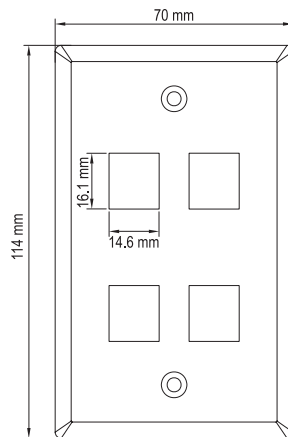

TECHNICAL SHEETS ARE SUBJECT TO CHANGE WITHOUT NOTICE.

REV.20210415.2

Keystone Wall Plates

Technical Drawing

1 Port

2 Port

3 Port

4 Port

6 Port

Physical Specifications

# of Ports	1 Port	2 Port	3 Port	4 Port	6 Port
Dimensions	114*70*9.5 mm	114*70*9.5 mm	114*70*9.5 mm	114*70*9.5 mm	114*70*9.5 mm
Material	High Impact, Fire retardant ABS plastic rated UL94V-0				
Mounting	Screws (Included)				
Color	White, Ivory, or Light Almond				