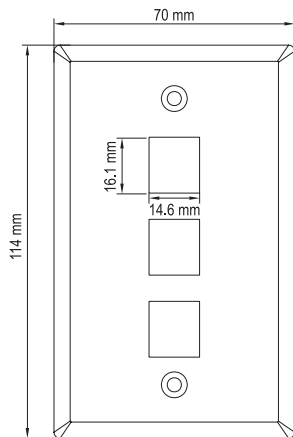

TECHNICAL SHEETS ARE SUBJECT TO CHANGE WITHOUT NOTICE.

REV.20210415.2

Keystone Wall Plates

Technical Drawing

1 Port

2 Port

3 Port

4 Port

6 Port

Physical Specifications

# of Ports	1 Port	2 Port	3 Port	4 Port	6 Port
Dimensions	114*70*9.5 mm	114*70*9.5 mm	114*70*9.5 mm	114*70*9.5 mm	114*70*9.5 mm
Material	High Impact, Fire retardant ABS plastic rated UL94V-0				
Mounting	Screws (Included)				
Color	White, Ivory, or Light Almond				