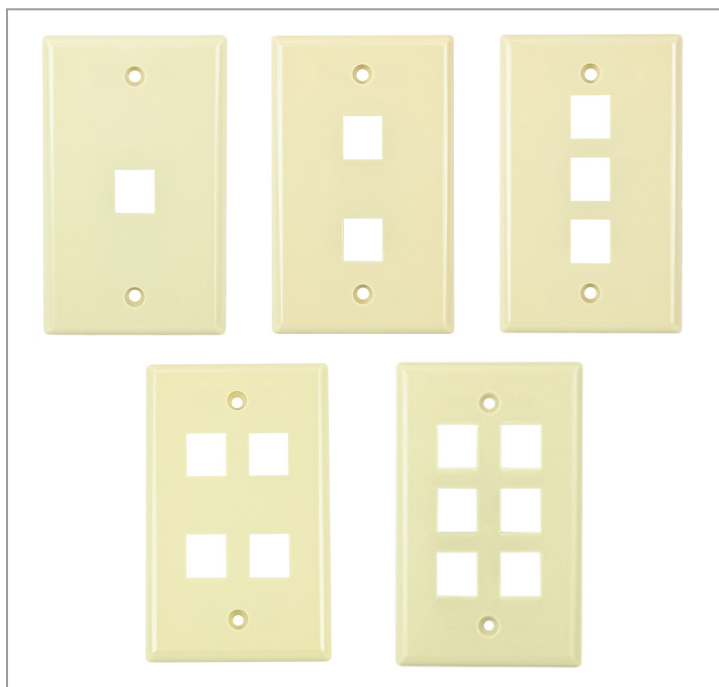

Keystone Wall Plates

Description / Specifications

Vericom standard keystone faceplates are available in 1, 2, 3, 4, or 6 port and are ideal for use with any standard keystone modules to create an individualized plug and play multimedia experience. These faceplates are constructed of impact resistant, fire-retardant UL94V-0 rated plastic. These faceplates come complete with mounting screws and are offered in White, Ivory, and Light Almond.

Features & Benefits

- Compatible with standard keystone modules for a variety of applications
- Flush mounting for an aesthetic look
- Offered in 1, 2, 3, 4, or 6 port for versatility
- Includes screws for mounting
- Available in White, Ivory, and Light Almond to match any décor

Applications

These standard single gang faceplates accept snap-in modules to support multimedia applications in situations requiring a flush mount.

Ordering Information

TYPE	IVORY	LIGHT ALMOND	WHITE
1 Port, Single Gang	XFPOP-03588	XFPOP-01452	XFPOP-00470
2 Port, Single Gang	XFPOP-03589	XFPOP-01453	XFPOP-00471
3 Port, Single Gang	XFPOP-03590	XFPOP-01454	XFPOP-00472
4 Port, Single Gang	XFPOP-03419	XFPOP-03420	XFPOP-03418
6 Port, Single Gang	XFPOP-03422	XFPOP-03423	XFPOP-03421

# of Ports	1 Port	2 Port	3 Port	4 Port	6 Port
Dimensions	114*70*9.5 mm	114*70*9.5 mm	114*70*9.5 mm	114*70*9.5 mm	114*70*9.5 mm
Material	High Impact, Fire retardant ABS plastic rated UL94V-0				
Mounting	Screws (Included)				
Color	White, Ivory, or Light Almond				